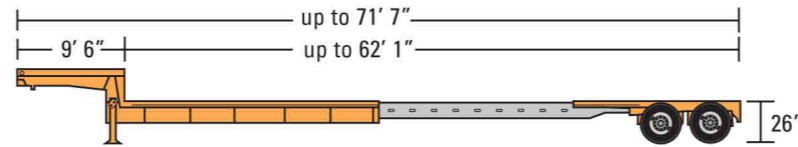

Van Trailer

Refrigerated Transport

Conestoga

Flatbed

Extendable Flatbed

Single Drop Spread Axle

Extendable Single Drop

Extendable Single Drop Three Axle

Double Drop

Extendable Double Drop

Extendable Three Axle Double Drop

Perimeter Design Trailer

Steerable Perimeter

Steerable Component Trailer

Removeable Gooseneck

Multiple Axle High Tonnage Double Drop