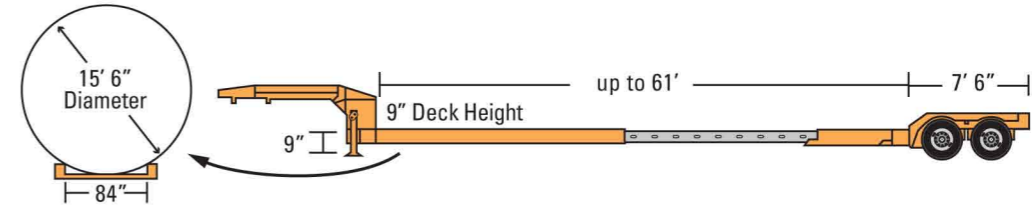

Van Trailer

Refrigerated Transport

Conestoga

Flatbed

Extendable Flatbed

Single Drop Spread Axle

Extendable Single Drop

Extendable Single Drop Three Axle

Double Drop

Extendable Double Drop

Extendable Three Axle Double Drop

Perimeter Design Trailer

Steerable Perimeter

Steerable Component Trailer

Removeable Gooseneck

Multiple Axle High Tonnage Double Drop