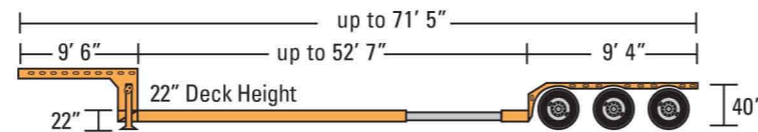

Van Trailer

Refrigerated Transport

Conestoga

Flatbed

Extendable Flatbed

Single Drop Spread Axle

Extendable Single Drop

Extendable Single Drop Three Axle

Double Drop

Extendable Double Drop

Extendable Three Axle Double Drop

Perimeter Design Trailer

Steerable Perimeter

Steerable Component Trailer

Removeable Gooseneck

Multiple Axle High Tonnage Double Drop