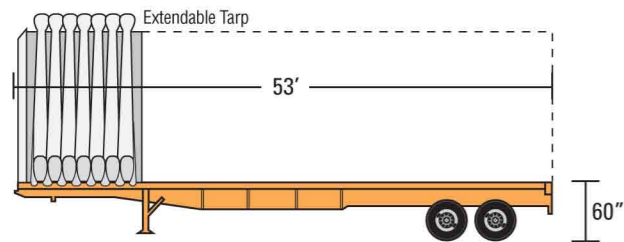

Van Trailer

Refrigerated Transport

Conestoga

Flatbed

Extendable Flatbed

Single Drop Spread Axle

Extendable Single Drop

Extendable Single Drop Three Axle

Double Drop

Extendable Double Drop

Extendable Three Axle Double Drop

Perimeter Design Trailer

Steerable Perimeter

Steerable Component Trailer

Removeable Gooseneck

Multiple Axle High Tonnage Double Drop