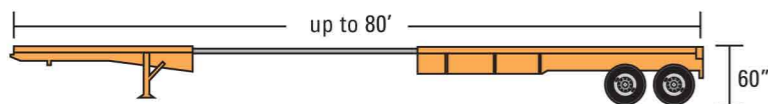

Van Trailer

Refrigerated Transport

Conestoga

Flatbed

Extendable Flatbed

Single Drop Spread Axle

Extendable Single Drop

Extendable Single Drop Three Axle

Double Drop

Extendable Double Drop

Extendable Three Axle Double Drop

Perimeter Design Trailer

Steerable Perimeter

Steerable Component Trailer

Removeable Gooseneck

Multiple Axle High Tonnage Double Drop