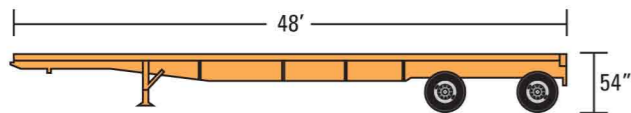

Van Trailer

Refrigerated Transport

Conestoga

Flatbed

Extendable Flatbed

Single Drop Spread Axle

Extendable Single Drop

Extendable Single Drop Three Axle

Double Drop

Extendable Double Drop

Extendable Three Axle Double Drop

Perimeter Design Trailer

Steerable Perimeter

Steerable Component Trailer

Removeable Gooseneck

Multiple Axle High Tonnage Double Drop