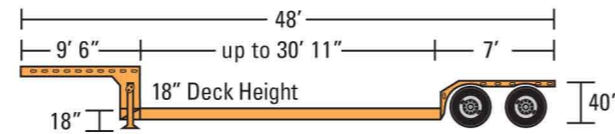

Van Trailer

Refrigerated Transport

Conestoga

Flatbed

Extendable Flatbed

Single Drop Spread Axle

Extendable Single Drop

Extendable Single Drop Three Axle

Double Drop

Extendable Double Drop

Extendable Three Axle Double Drop

Perimeter Design Trailer

Steerable Perimeter

Steerable Component Trailer

Removeable Gooseneck

Multiple Axle High Tonnage Double Drop