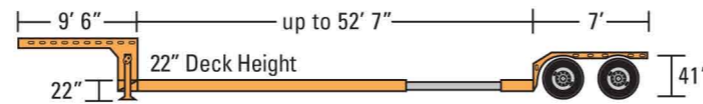

Van Trailer

Refrigerated Transport

Conestoga

Flatbed

Extendable Flatbed

Single Drop Spread Axle

Extendable Single Drop

Extendable Single Drop Three Axle

Double Drop

Extendable Double Drop

Extendable Three Axle Double Drop

Perimeter Design Trailer

Steerable Perimeter

Steerable Component Trailer

Removeable Gooseneck

Multiple Axle High Tonnage Double Drop