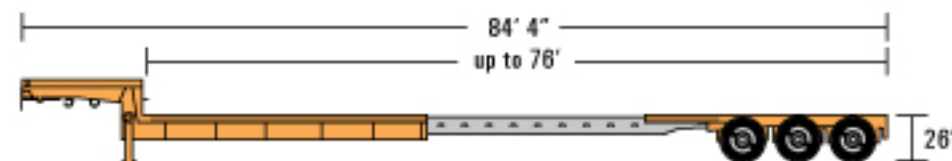

Flatbed Stretch

Stepdeck Conestoga

48' Stepdeck

53' Stepdeck

Low Profile Stepdeck Stretch

3-Axle Low Profile Stepdeck Stretch

Double Drop

Double Drop Stretch

3-Axle Double Drop Stretch

Removeable Gooseneck (RGN)

Perimeter Design Trailer

Steerable Perimeter

Steerable Component Trailer (Schnable)

3-Axle Schnable

Double Schnable

Multiple Axle High Tonnage Double Drop