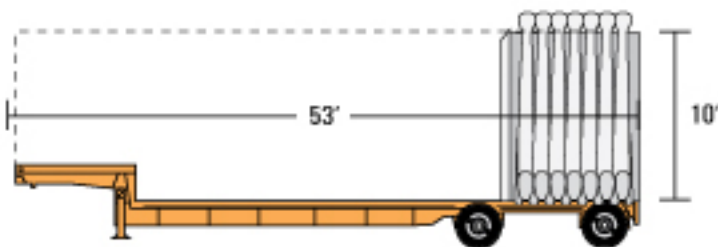

We match equipment to your needs. If you do not see what you are looking for, please contact us today.

(888) 207-9275

sales@tnlogistics.com

www.tnlogistics.com

Van Trailer

Conestoga

48' Flatbed

53' Flatbed

Flatbed Stretch

Stepdeck Conestoga

48' Stepdeck

53' Stepdeck

Low Profile Stepdeck Stretch

3-Axle Low Profile Stepdeck Stretch

Double Drop

Double Drop Stretch

3-Axle Double Drop Stretch

Removeable Gooseneck (RGN)

Perimeter Design Trailer

Steerable Perimeter

Steerable Component Trailer (Schnable)

3-Axle Schnable

Double Schnable

Multiple Axle High Tonnage Double Drop