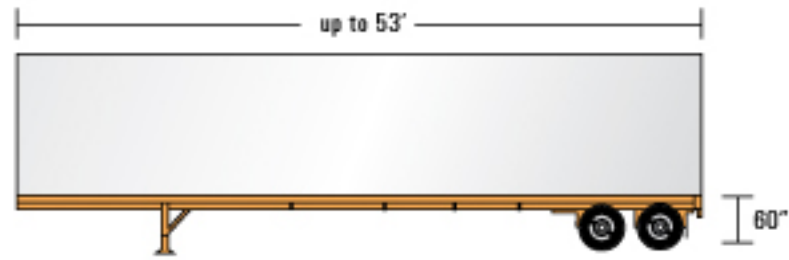

We match equipment to your needs. If you do not see what you are looking for, please contact us today.

(888) 207-9275

sales@tnlogistics.com

www.tnlogistics.com

Van Trailer