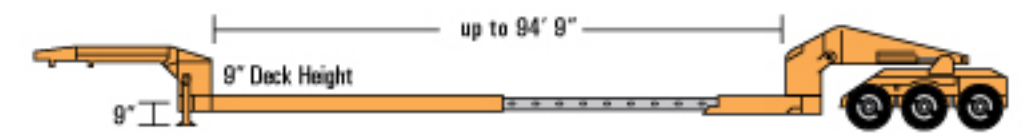

Flatbed Stretch

Stepdeck Conestoga

48' Stepdeck

53' Stepdeck

Low Profile Stepdeck Stretch

3-Axle Low Profile Stepdeck Stretch

Double Drop

Double Drop Stretch

3-Axle Double Drop Stretch

Removeable Gooseneck (RGN)

Perimeter Design Trailer

Steerable Perimeter

Steerable Component Trailer (Schnable)

3-Axle Schnable

Double Schnable

Multiple Axle High Tonnage Double Drop